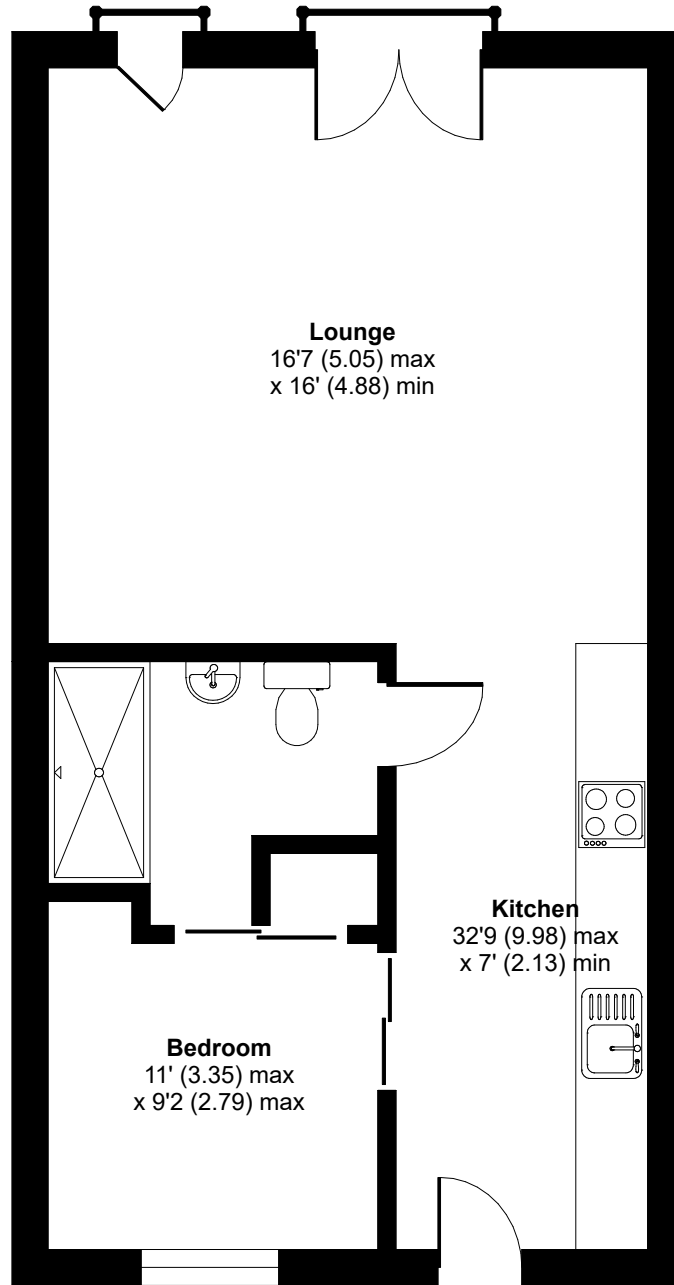

Aire Lofts, Happy Walk, Leeds, LS9

Approximate Area = 547 sq ft / 50.8 sq m

For identification only - Not to scale

FIFTH FLOOR